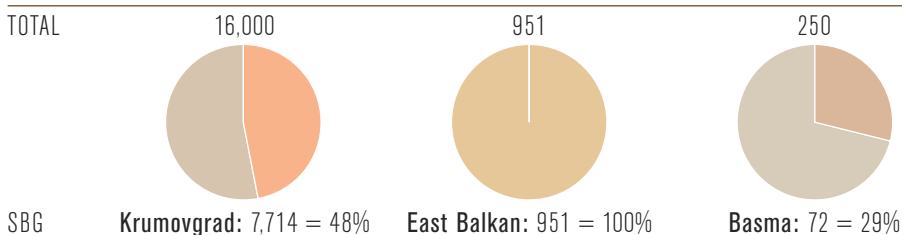

Key figures

Socotab EOOD

4202 Radinovo
Plovdiv District
BULGARIA

Tel: +359 32 904 140

Fax: +359 32 904 150

e-mail: bg.info@socotab.com

2008 crop, total country production and Socotab EOOD (SBG) share in tons green

2009 crop, estimated country production and estimated SBG share in tons green

Total classical and non-classical oriental tobacco production (by crop year in tons green)

Variety	2005	2006	2007	2008	2009 (est.)
Krumovgrad	18,000	12,800	16,000	16,000	19,500
Nevrokop	1,500	250	300	400	200
East Balkan	1,300	600	733	951	1,200
Basma	3,850	800	214	250	200
Others	5,470	1,100			
North Bulgarian	5,500	1,800	1,000	3,500	5,500
Total	35,620	17,350	18,247	21,101	26,600