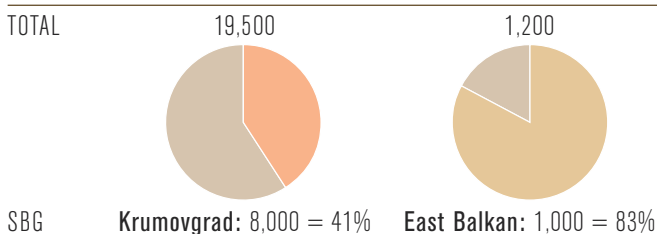

Key figures

Socotab EOOD

4202 Radinovo
Plovdiv District
BULGARIA

Tel: +359 32 904 140

Fax: +359 32 904 150

e-mail: bg.info@socotab.com

2008 crop, total country production and Socotab EOOD (SBG) share in tons green

2009 crop, estimated country production and estimated SBG share in tons green

Total classical and non-classical oriental tobacco production (by crop year in tons green)

Variety	2005	2006	2007	2008	2009 (est.)
Krumovgrad	18,000	12,800	16,000	16,000	19,500
Nevrokop	1,500	250	300	400	200
East Balkan	1,300	600	733	951	1,200
Basma	3,850	800	214	250	200
Others	5,470	1,100			
North Bulgarian	5,500	1,800	1,000	3,500	5,500
Total	35,620	17,350	18,247	21,101	26,600