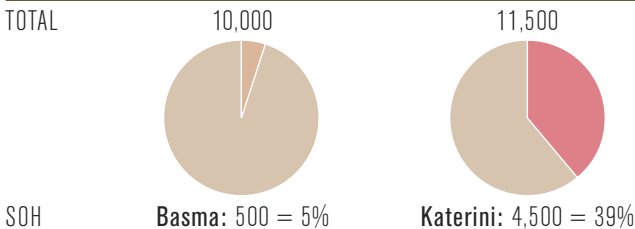

E-mail: gr.info@socotab.com

2008 crop, total country production and Socotab Greece (SOH) share in tons green

2009 crop, estimated country production and estimated SOH share in tons green

Total classical and non-classical oriental tobacco production (by crop year in tons green)

Variety	2005	2006	2007	2008	2009 (est.)
Basma	27,376	11,585	10,994	9,639	10,000
Katerini	18,640	10,050	10,448	10,447	10,500
Sochoumi	4,273	85			
Kabakoulak	1,165	16			
Myrodata Agrinion	622	17			
Tzebelia	491	2			
Mavra	303				
Total	52,870	21,755	21,442	20,116	20,500