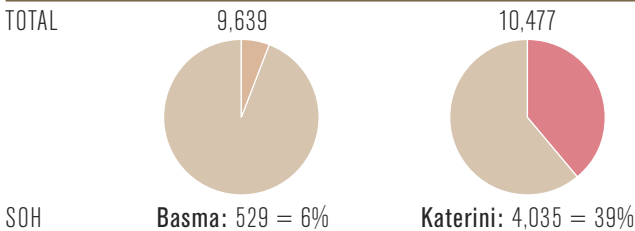

E-mail: gr.info@socotab.com

2008 crop, total country production and Socotab Greece (SOH) share in tons green

2009 crop, estimated country production and estimated SOH share in tons green

Total classical and non-classical oriental tobacco production (by crop year in tons green)

Variety	2005	2006	2007	2008	2009 (est.)
Basma	27,376	11,585	10,994	9,639	10,000
Katerini	18,640	10,050	10,448	10,447	10,500
Sochoumi	4,273	85			
Kabakoulak	1,165	16			
Myrodata Agrinion	622	17			
Tzebelia	491	2			
Mavra	303				
Total	52,870	21,755	21,442	20,116	20,500